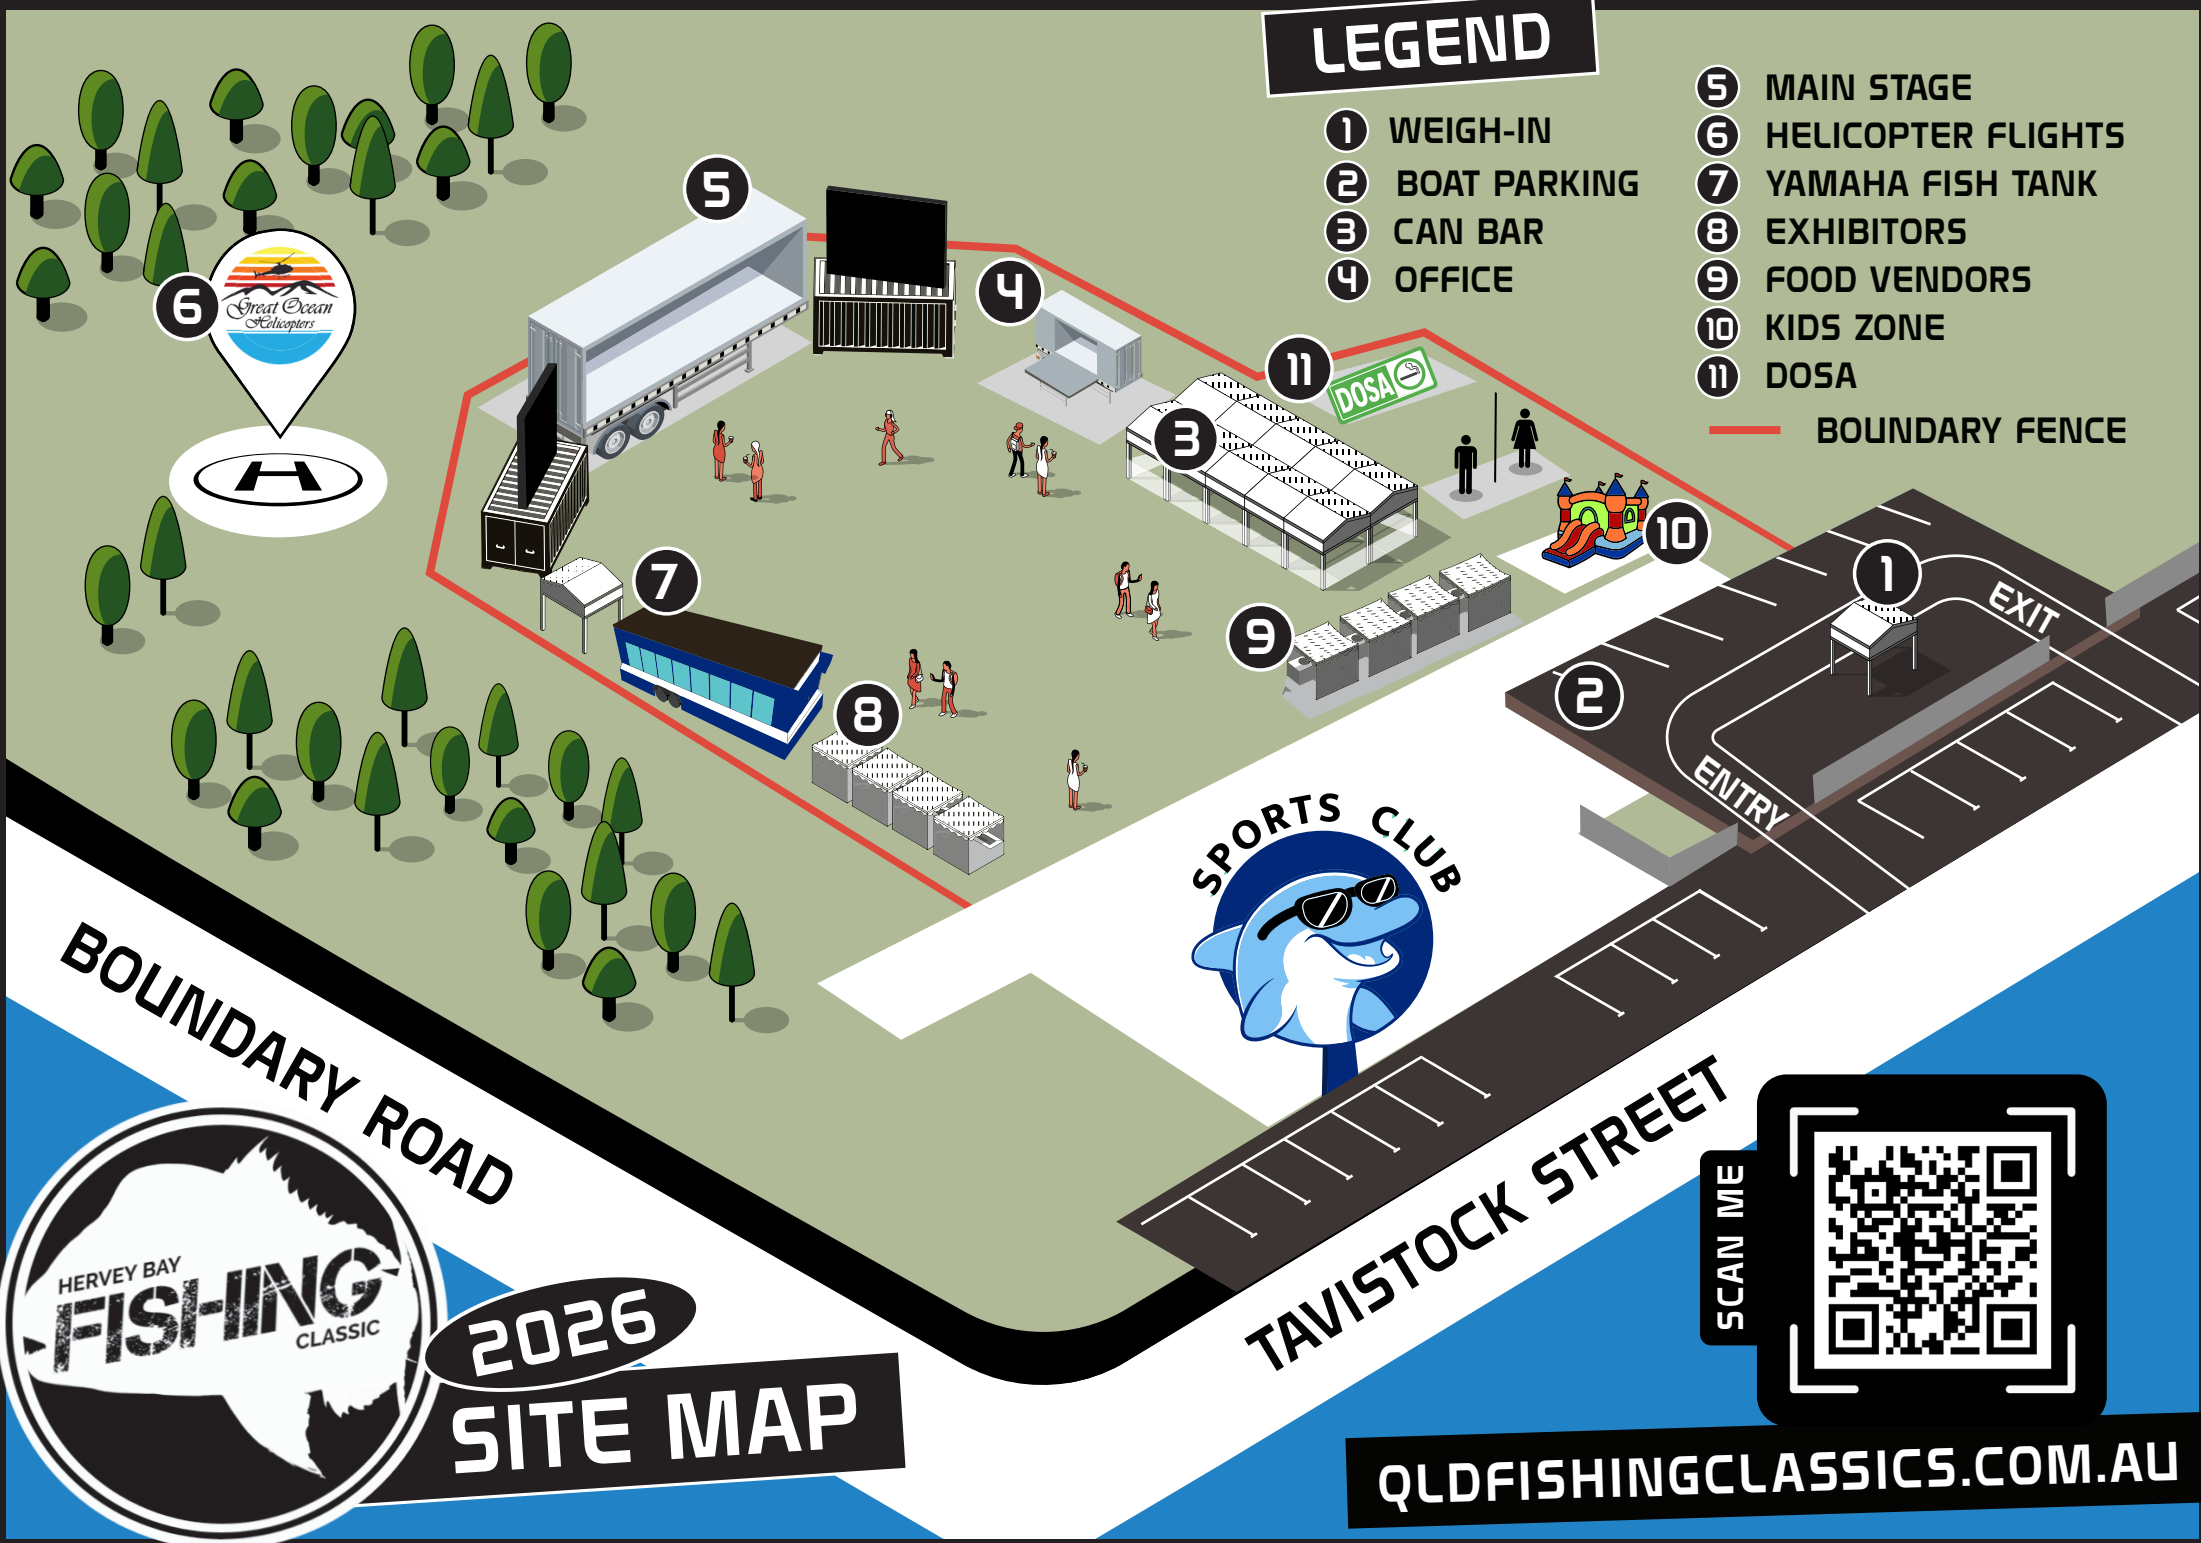

# LEGEND

- ① WEIGH-IN
- ② BOAT PARKING
- ③ CAN BAR
- ④ OFFICE
- ⑤ MAIN STAGE
- ⑥ HELICOPTER FLIGHTS
- ⑦ YAMAHA FISH TANK
- ⑧ EXHIBITORS
- ⑨ FOOD VENDORS
- ⑩ KIDS ZONE
- ⑪ DOSA

— BOUNDARY FENCE

BOUNDARY ROAD

TAVISTOCK STREET

2026  
SITE MAP

SCAN ME

QLDFISHINGCLASSICS.COM.AU